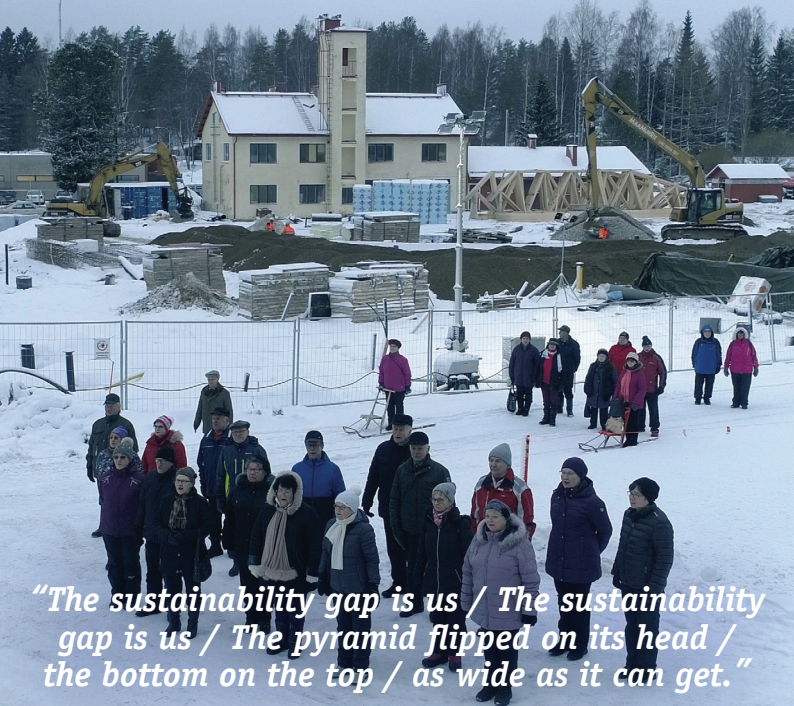

LENGHT: 92 min.

*"The sustainability gap is us / The sustainability gap is us / The pyramid flipped on its head / the bottom on the top / as wide as it can get."*